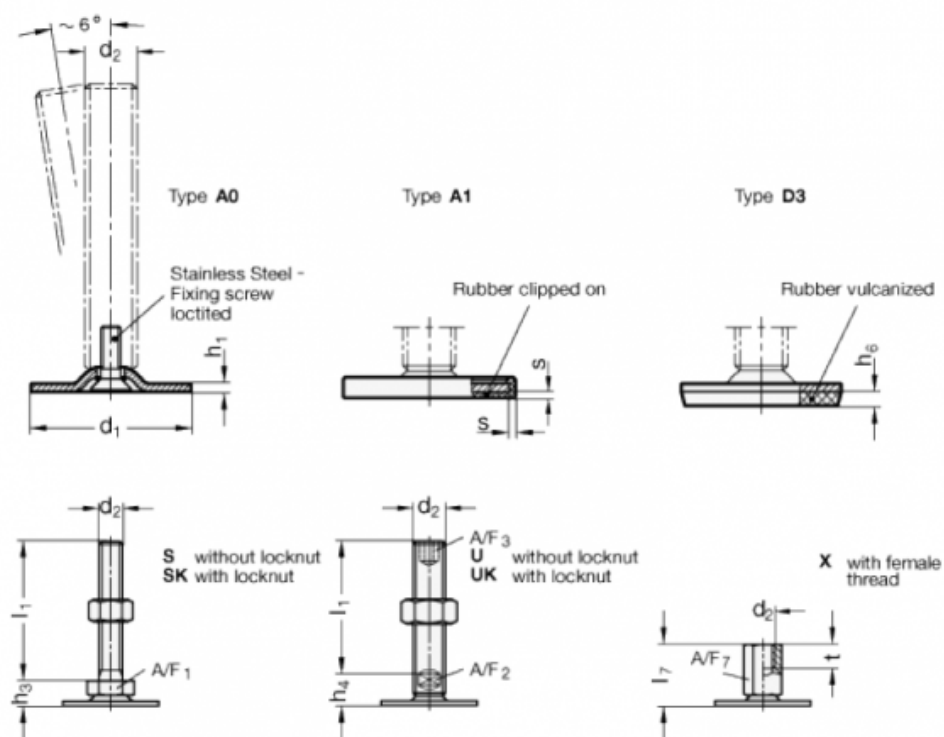

Article number: 204080M863A3SK

Description: E+G levelling foot  
GN 40-80-M8-63-A3-SK

Note: SK With nut, External hexagon at the bottom

## Measures

A/F1	= 17
d1	= 80
d2	= M8
h1	= 3
h3	= 12
h6	= 5
l1	= 63
s	=